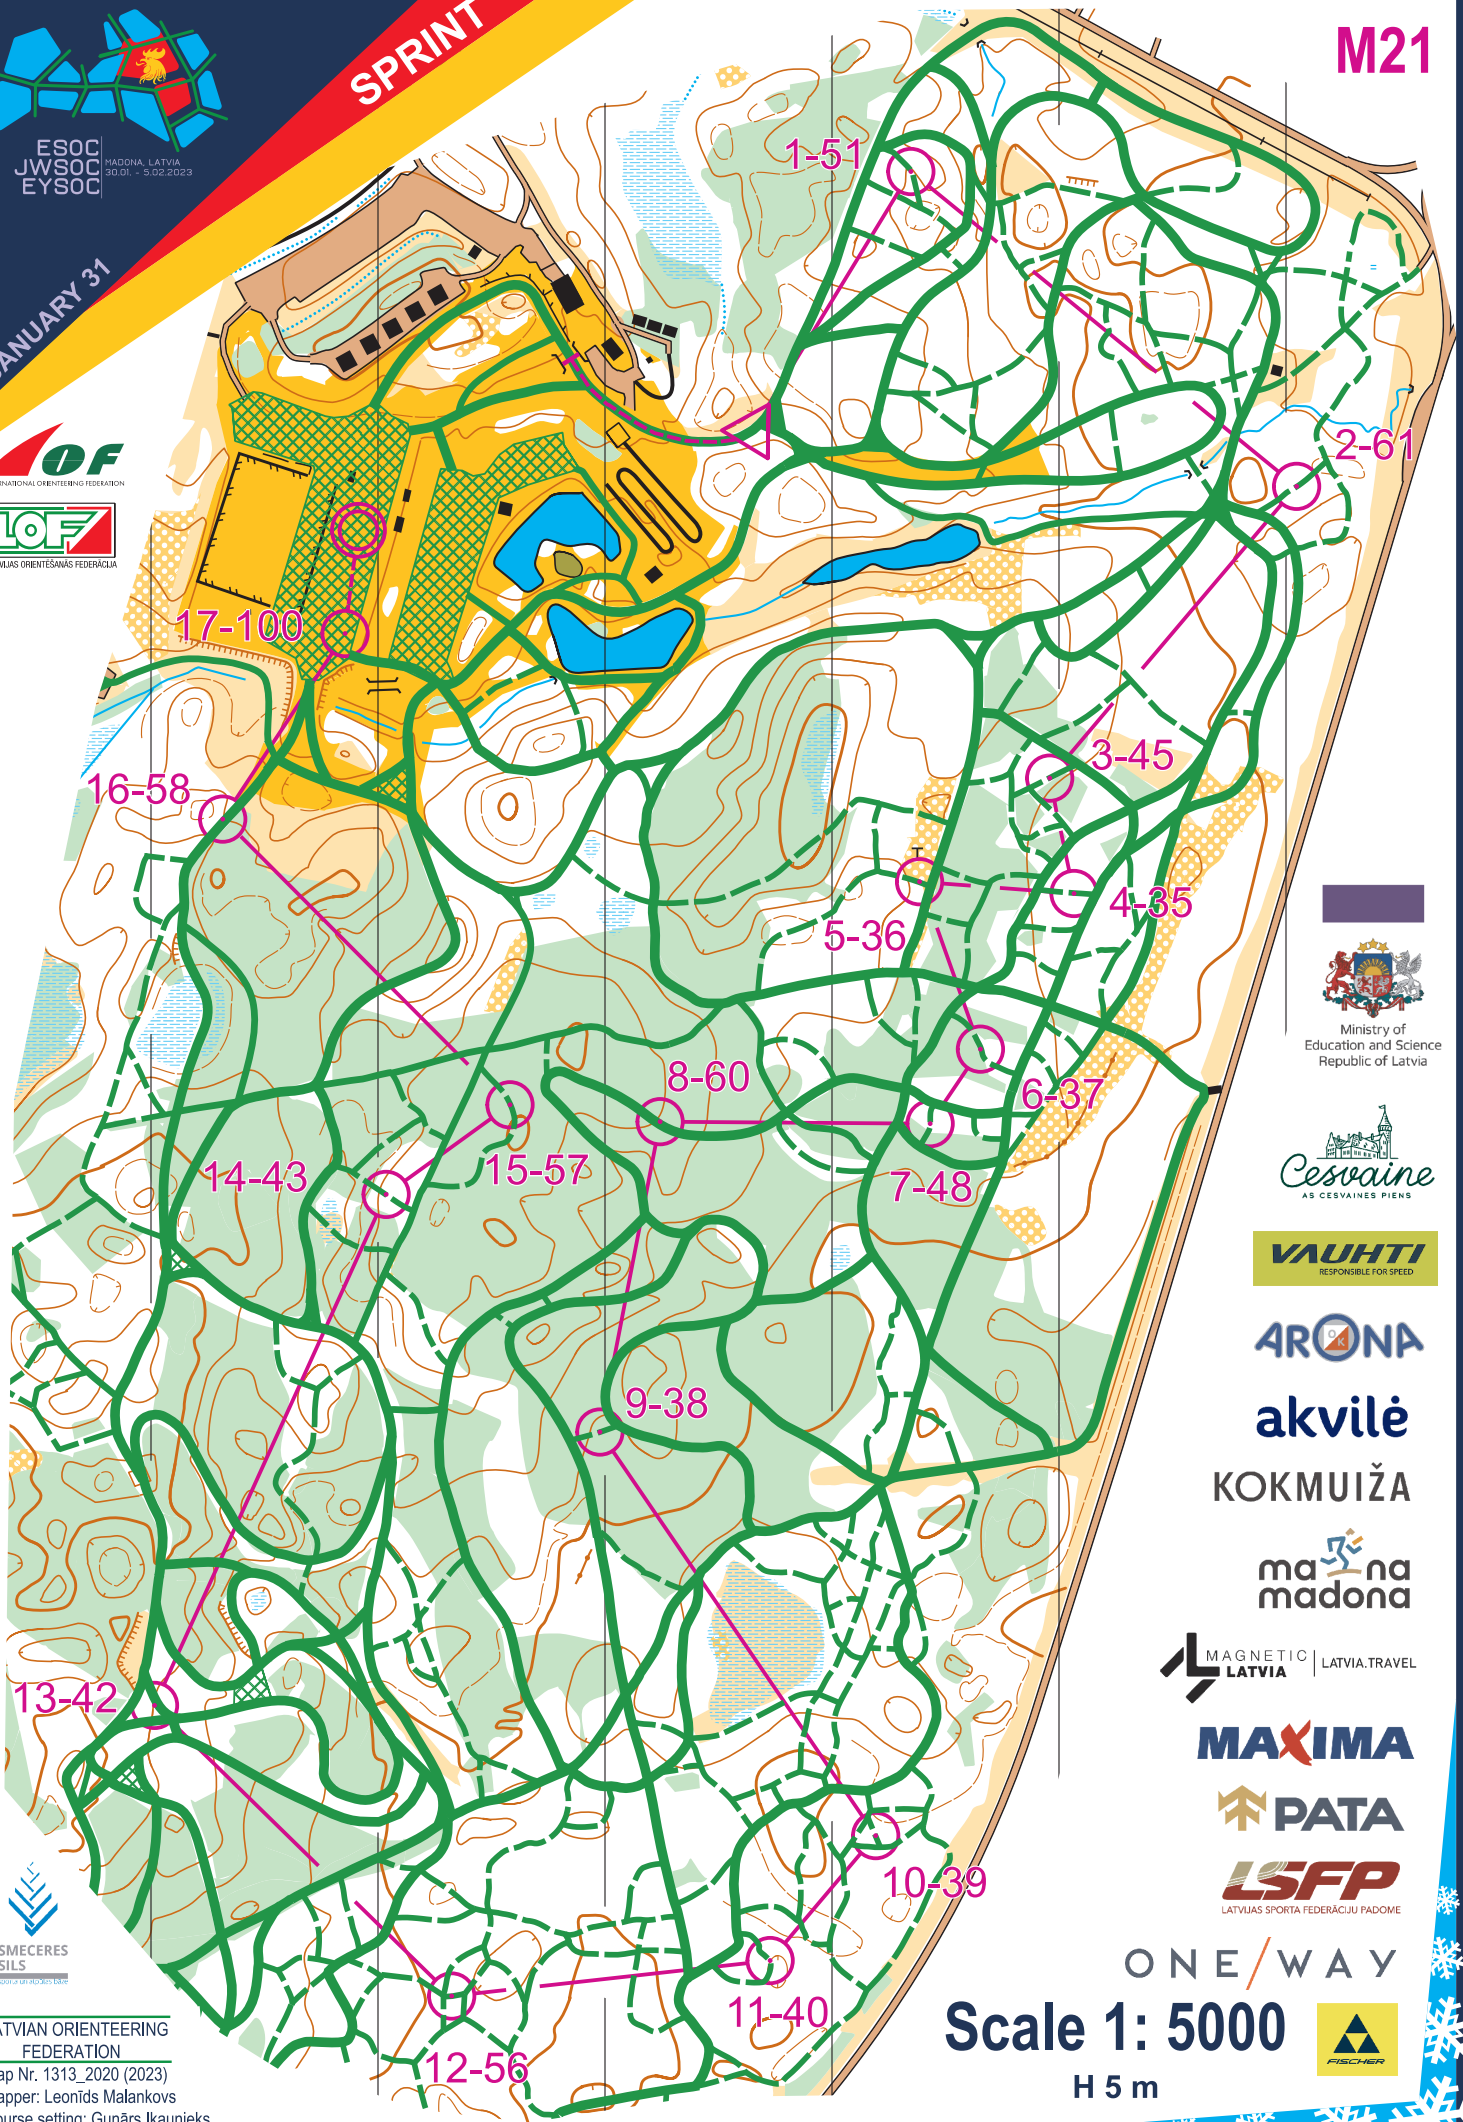

ESOC
JWSOC
EYSOC
MADONA, LATVIA
30.01. - 5.02.2023

JANUARY 31

SPRINT

M21

Ministry of
Education and Science
Republic of Latvia

akvilē

KOKMUIŽA

ONE / WAY

Scale 1: 5000

H 5 m

LATVIAN ORIENTEERING
FEDERATION
Map Nr. 1313_2020 (2023)
Mapper: Leonīds Malankovs
Course setting: Gunārs Ikaunieks